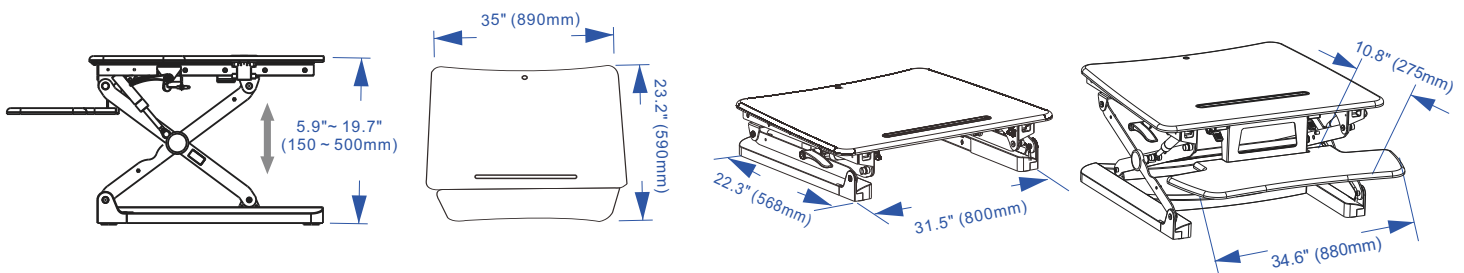

# FLEXISPOT

Item No. M2B / M2W  
Color: Black / White  
Weight capacity: 35 lbs

## Dimensions

## Fits most people's height

## Applied monitor size

Support one screen up to 30" and dual screens up to 24"