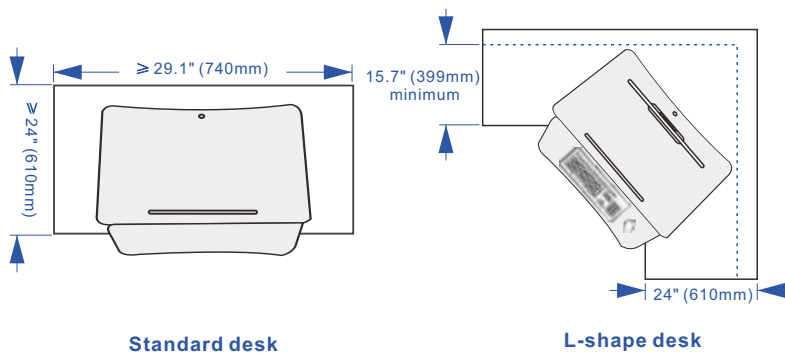

Applied desks