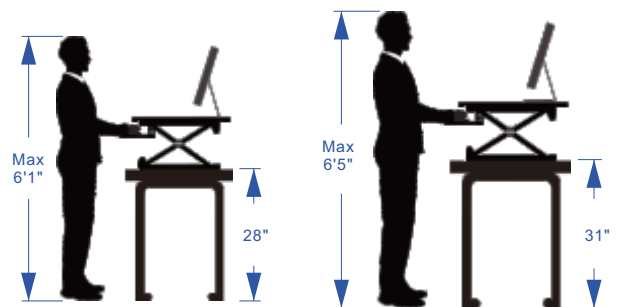

# FLEXISPOT

Item No. M2B / M2W  
Color: Black / White  
Weight capacity: 35 lbs

## Dimensions

## Fits most people's height

## Applied monitor size

Support one screen up to 30" and dual screens up to 24"