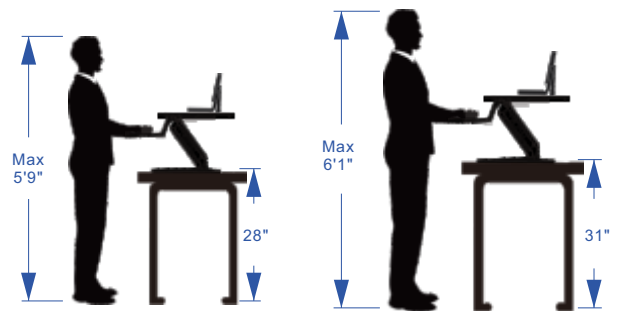

FLEXISPOT

Item No. F3MB / F3MW
Color: Black / White
Weight capacity: 33 lbs

Dimensions

Applied desks

Fits most people's height

Applied monitor size

Support one screen up to 27"