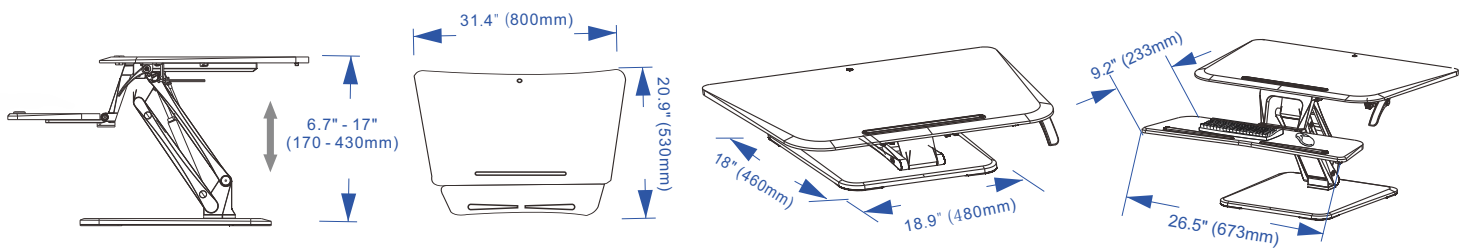

FLEXISPOT

Item No. F3MB / F3MW
Color: Black / White
Weight capacity: 33 lbs

Dimensions

Applied desks

Fits most people's height

Applied monitor size

Support one screen up to 27"