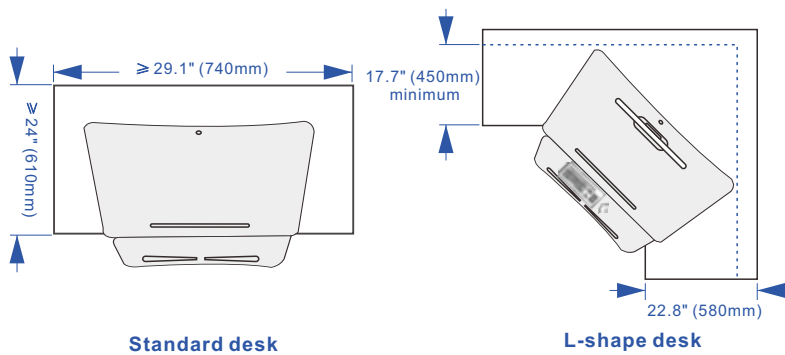

FLEXISPOT

Item No. F3MB / F3MW
Color: Black / White
Weight capacity: 33 lbs

Dimensions

Applied desks

Fits most people's height

Applied monitor size

Support one screen up to 27"