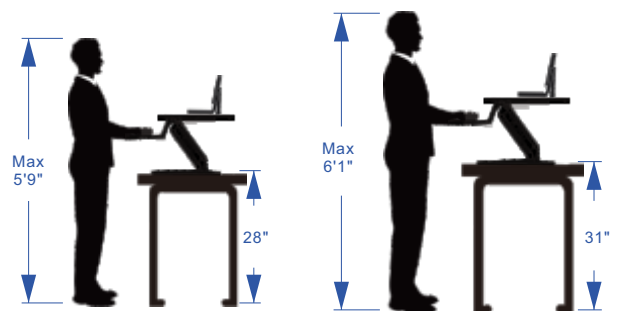

FLEXISPOT

Item No. F3B / F3W
Color: Black / White
Weight capacity: 33 lbs

Dimensions

Applied desks

Standard desk

L-shape desk

Fits most people's height

Applied monitor size