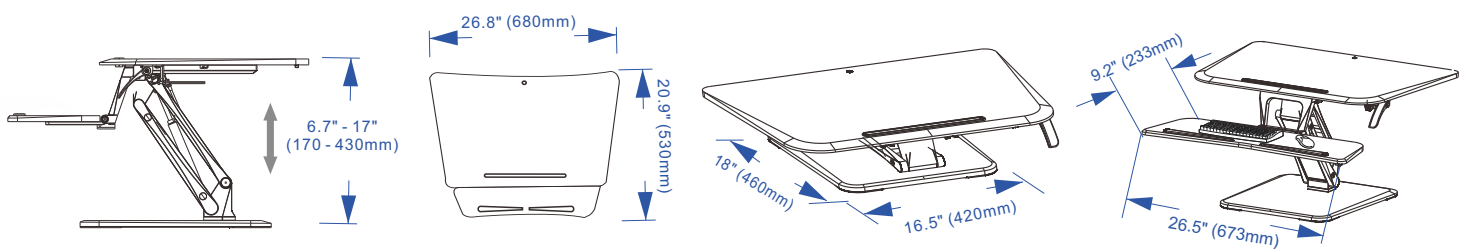

FLEXISPOT

Item No. F3B / F3W
Color: Black / White
Weight capacity: 33 lbs

Dimensions

Applied desks

Standard desk

L-shape desk

Fits most people's height

Applied monitor size