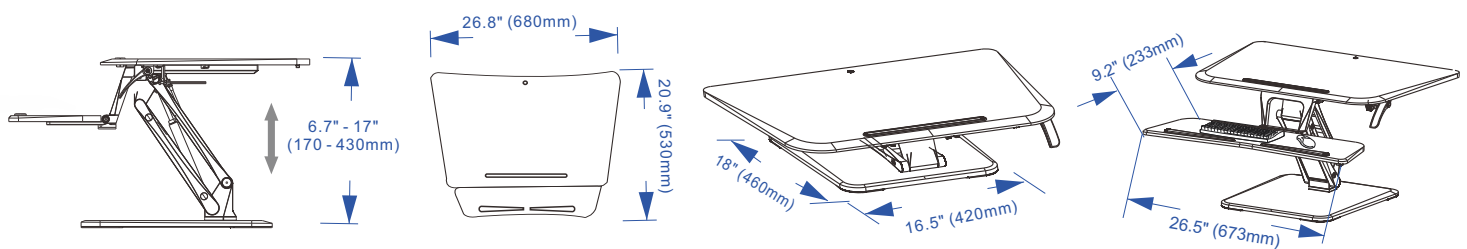

# FLEXISPOT

Item No. F3B / F3W  
Color: Black / White  
Weight capacity: 33 lbs

## Dimensions

## Applied desks

Standard desk

L-shape desk

## Fits most people's height