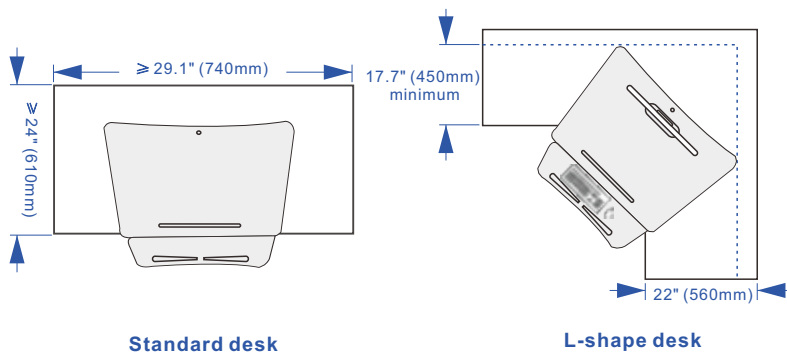

# FLEXISPOT

Item No. F3B / F3W  
Color: Black / White  
Weight capacity: 33 lbs

## Dimensions

## Applied desks

Standard desk

L-shape desk

## Applied monitor size

Support one screen up to 27"