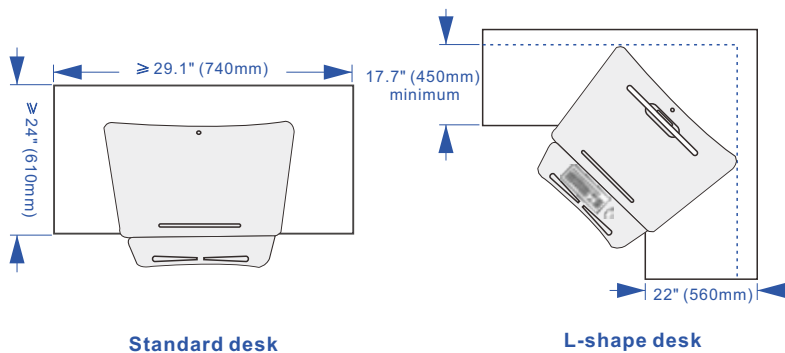

FLEXISPOT

Item No. F3B / F3W
Color: Black / White
Weight capacity: 33 lbs

Dimensions

Applied desks

Standard desk

L-shape desk

Fits most people's height

Applied monitor size