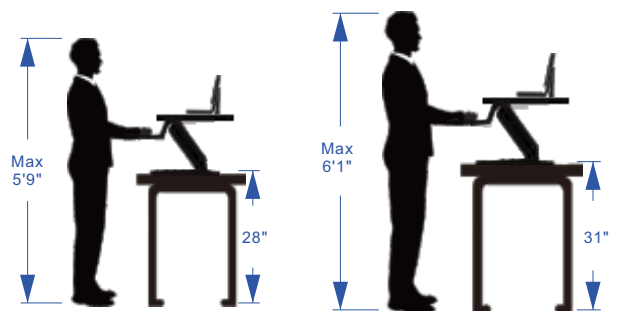

# FLEXISPOT

Item No. F3B / F3W  
Color: Black / White  
Weight capacity: 33 lbs

## Dimensions

## Applied desks

Standard desk

L-shape desk

## Fits most people's height