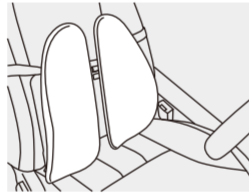

Works with any vehicle seating, front or rear.