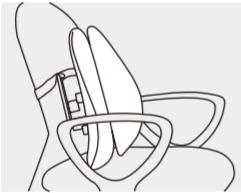

FLEXISPOT

Item No. LS1B
Lumbar Support

Manufacture: Loctek, Inc.
Address: 6475 Las Positas Rd. Livermore, CA 94551
Tel: 855-421-2808

Double Back Pad Uses

Perfect for office chairs.