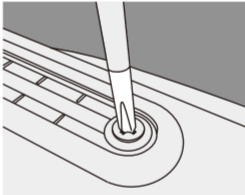

Instructions

Back height adjustment
Loosen the adjustment screw with a Phillips screwdriver or a coin. Slide the pad to a comfortable position and retighten the set screw. (Phillips screwdrivers are best as a flat head screwdriver may damage the screw.)

Phillips screwdriver.